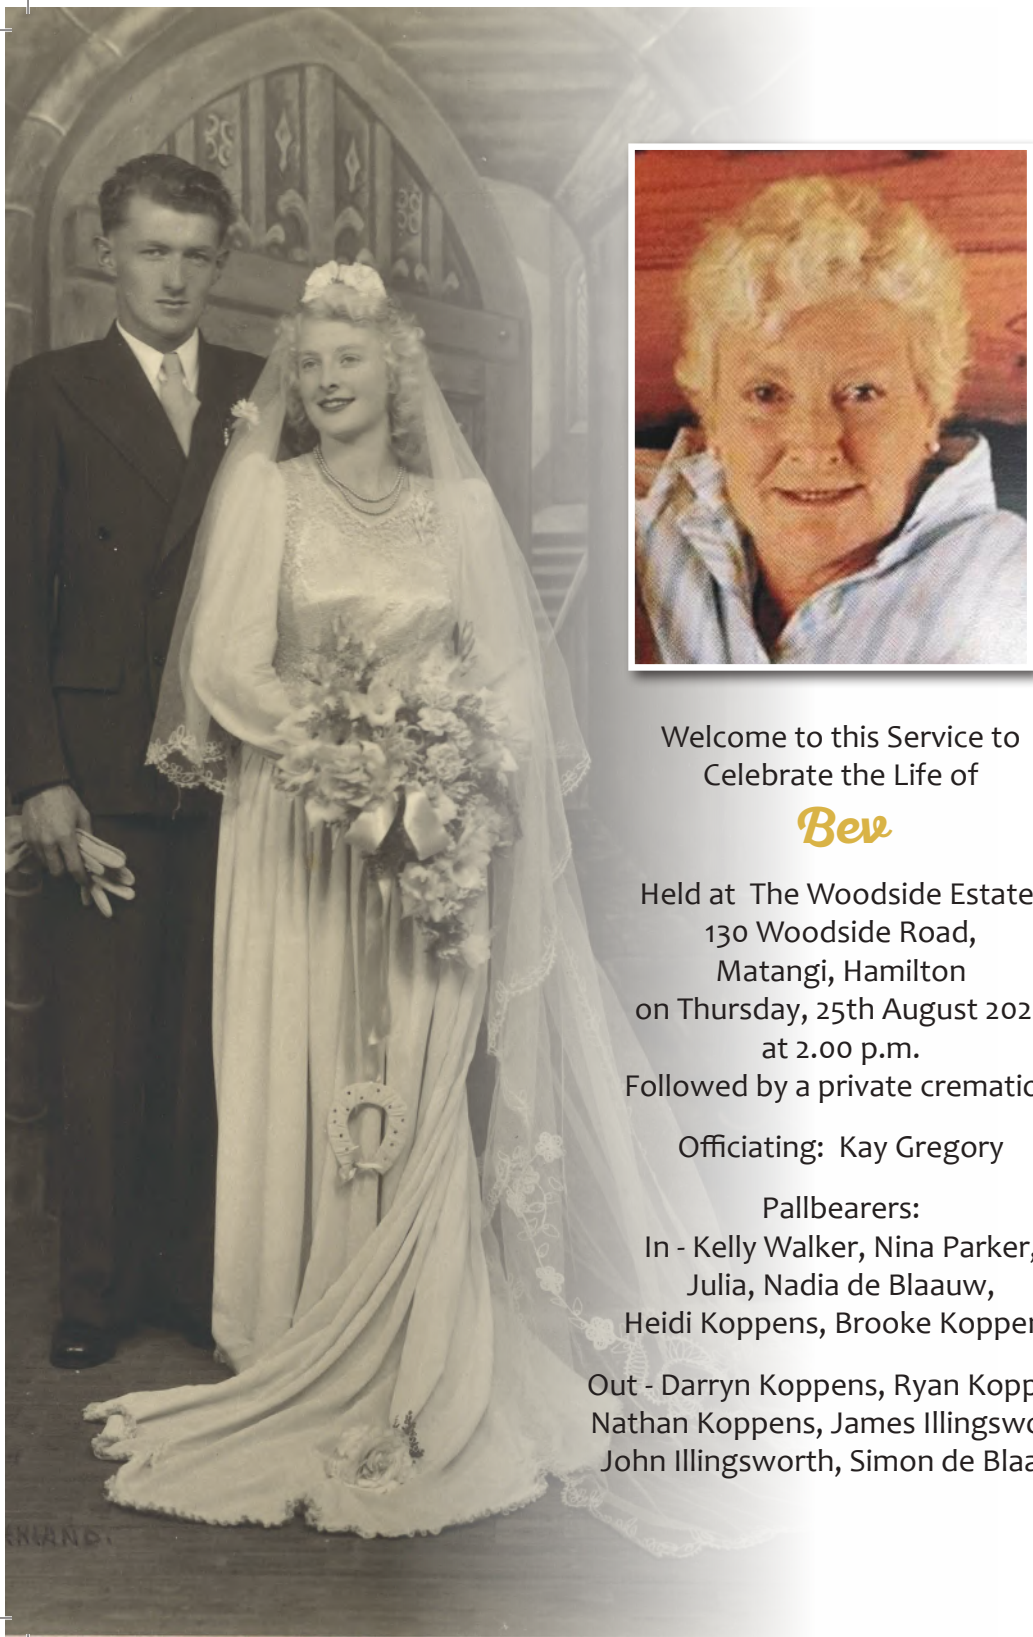

Welcome to this Service to
Celebrate the Life of

Bev

Held at The Woodside Estate,
130 Woodside Road,
Matangi, Hamilton
on Thursday, 25th August 2022
at 2.00 p.m.
Followed by a private cremation

Officiating: Kay Gregory

Pallbearers:

In - Kelly Walker, Nina Parker,
Julia, Nadia de Blaauw,
Heidi Koppens, Brooke Koppens

Out - Darryn Koppens, Ryan Koppens,
Nathan Koppens, James Illingsworth,
John Illingsworth, Simon de Blaauw